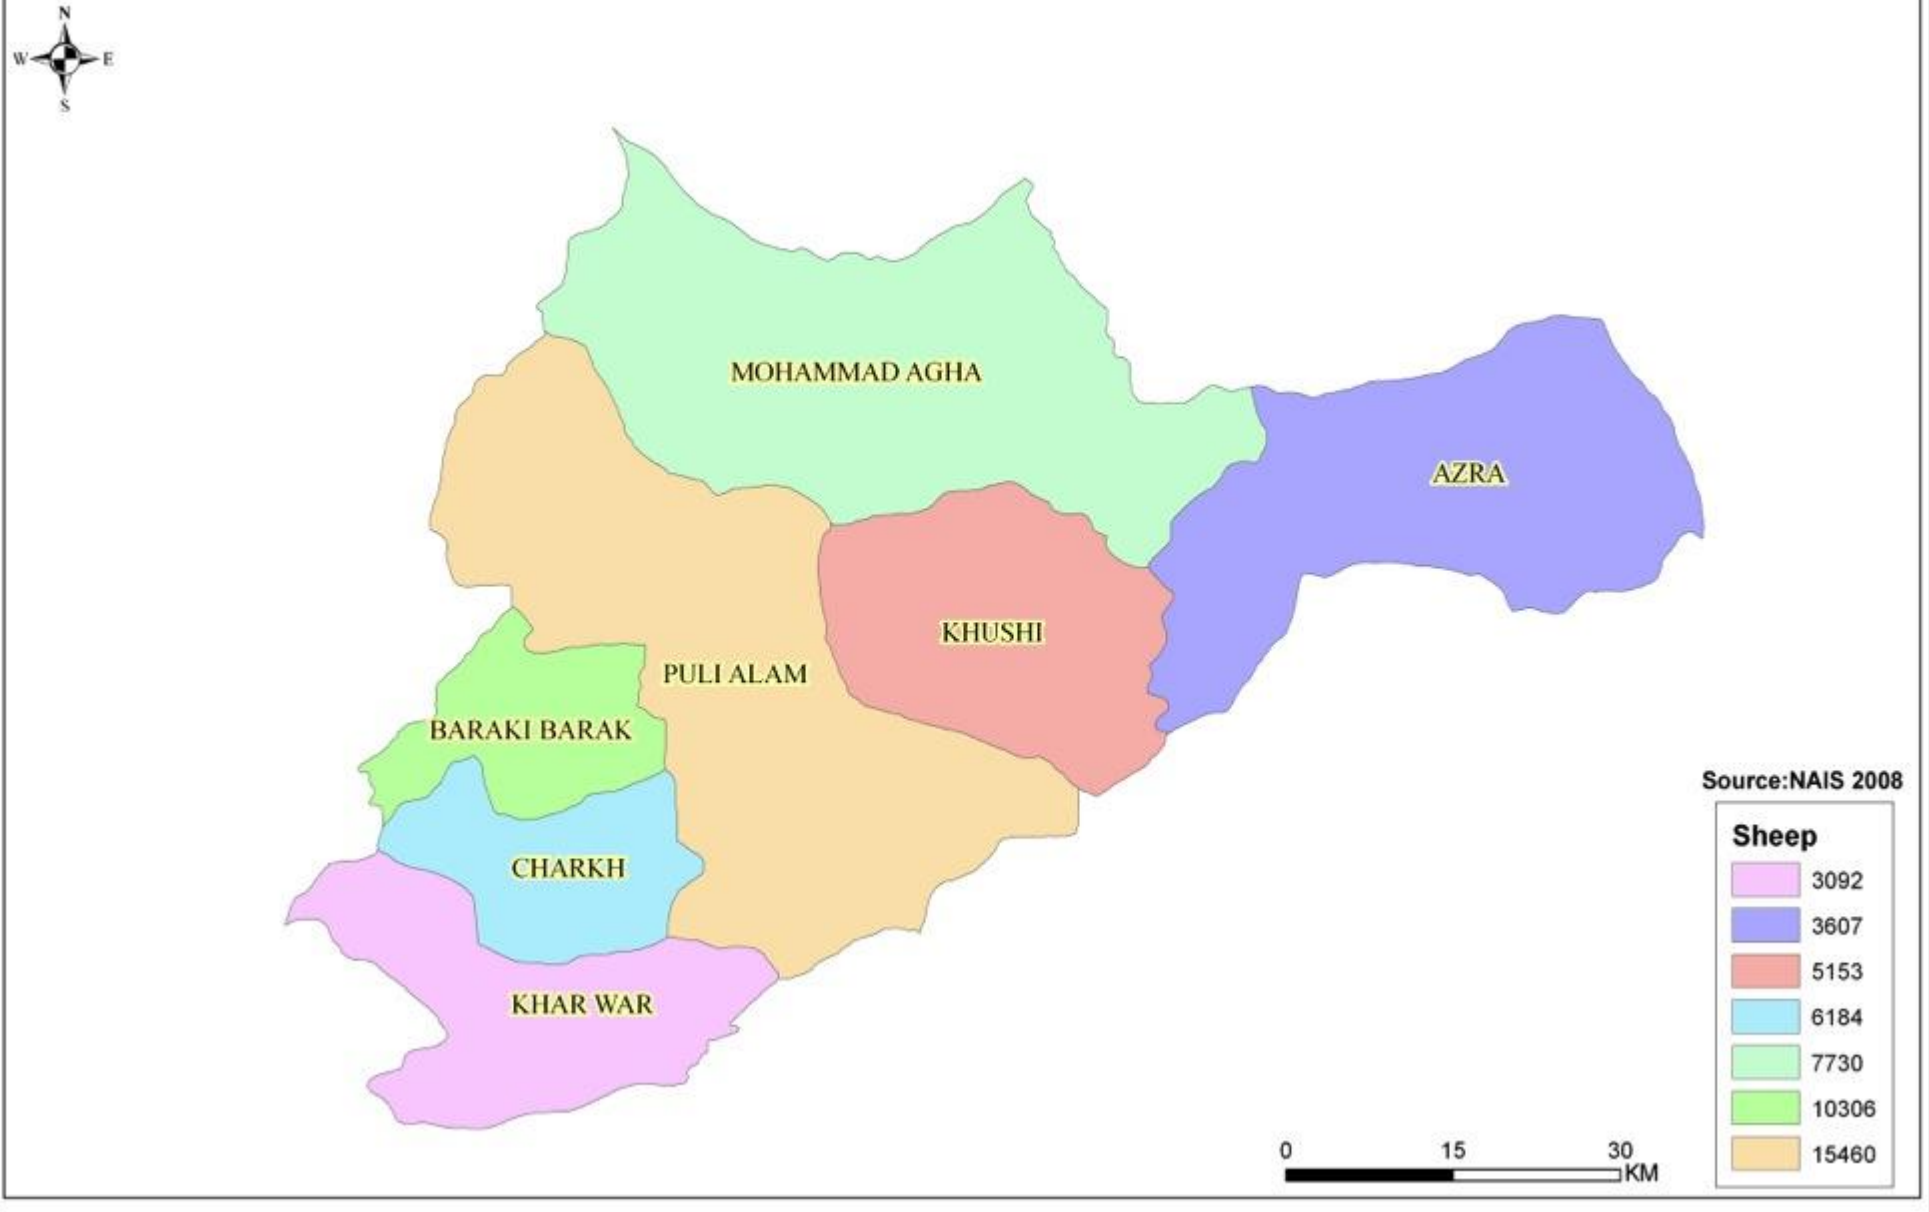

Logar Farmers raise livestock in all districts to satisfy market demands in Kabul. The districts of Logar are:

- Barakibarak
- Charkh
- Khoshi
- Kharwar
- M. Agha
- Azroo
- Puli Alam

The total 2008 crop production surveyed in Logar province was 181,057 metric tons (MT), comprising vegetables (32.88 percent) animal fodder (30.59 percent), fruit (20.02 percent), grain (16.26 percent) and industrial crop (0.02 percent). The total market value of Logar’s 2008 of agricultural output was estimated at \$63,054,325 with no significant value added processing

Charkh district ranks highest in terms of agricultural output, growing 35 percent of all products in the province (see annex 2). Barakibarak district held the second position (28 percent) followed by Puli Alam (20 percent) of total crop production. While Charkh district produced high levels of fruits and vegetables in 2008, farmers in Puli Alam grew large volumes of grain in the province.

Logar Province Crop Calendar (Onion)

Logar Province Livestock (Graph)

Source: NAIS 2008

Logar Province Livestock (Sheep)

Logar Province Livestock (Graph)

Source: NAIS 2008

0 15 30 KM