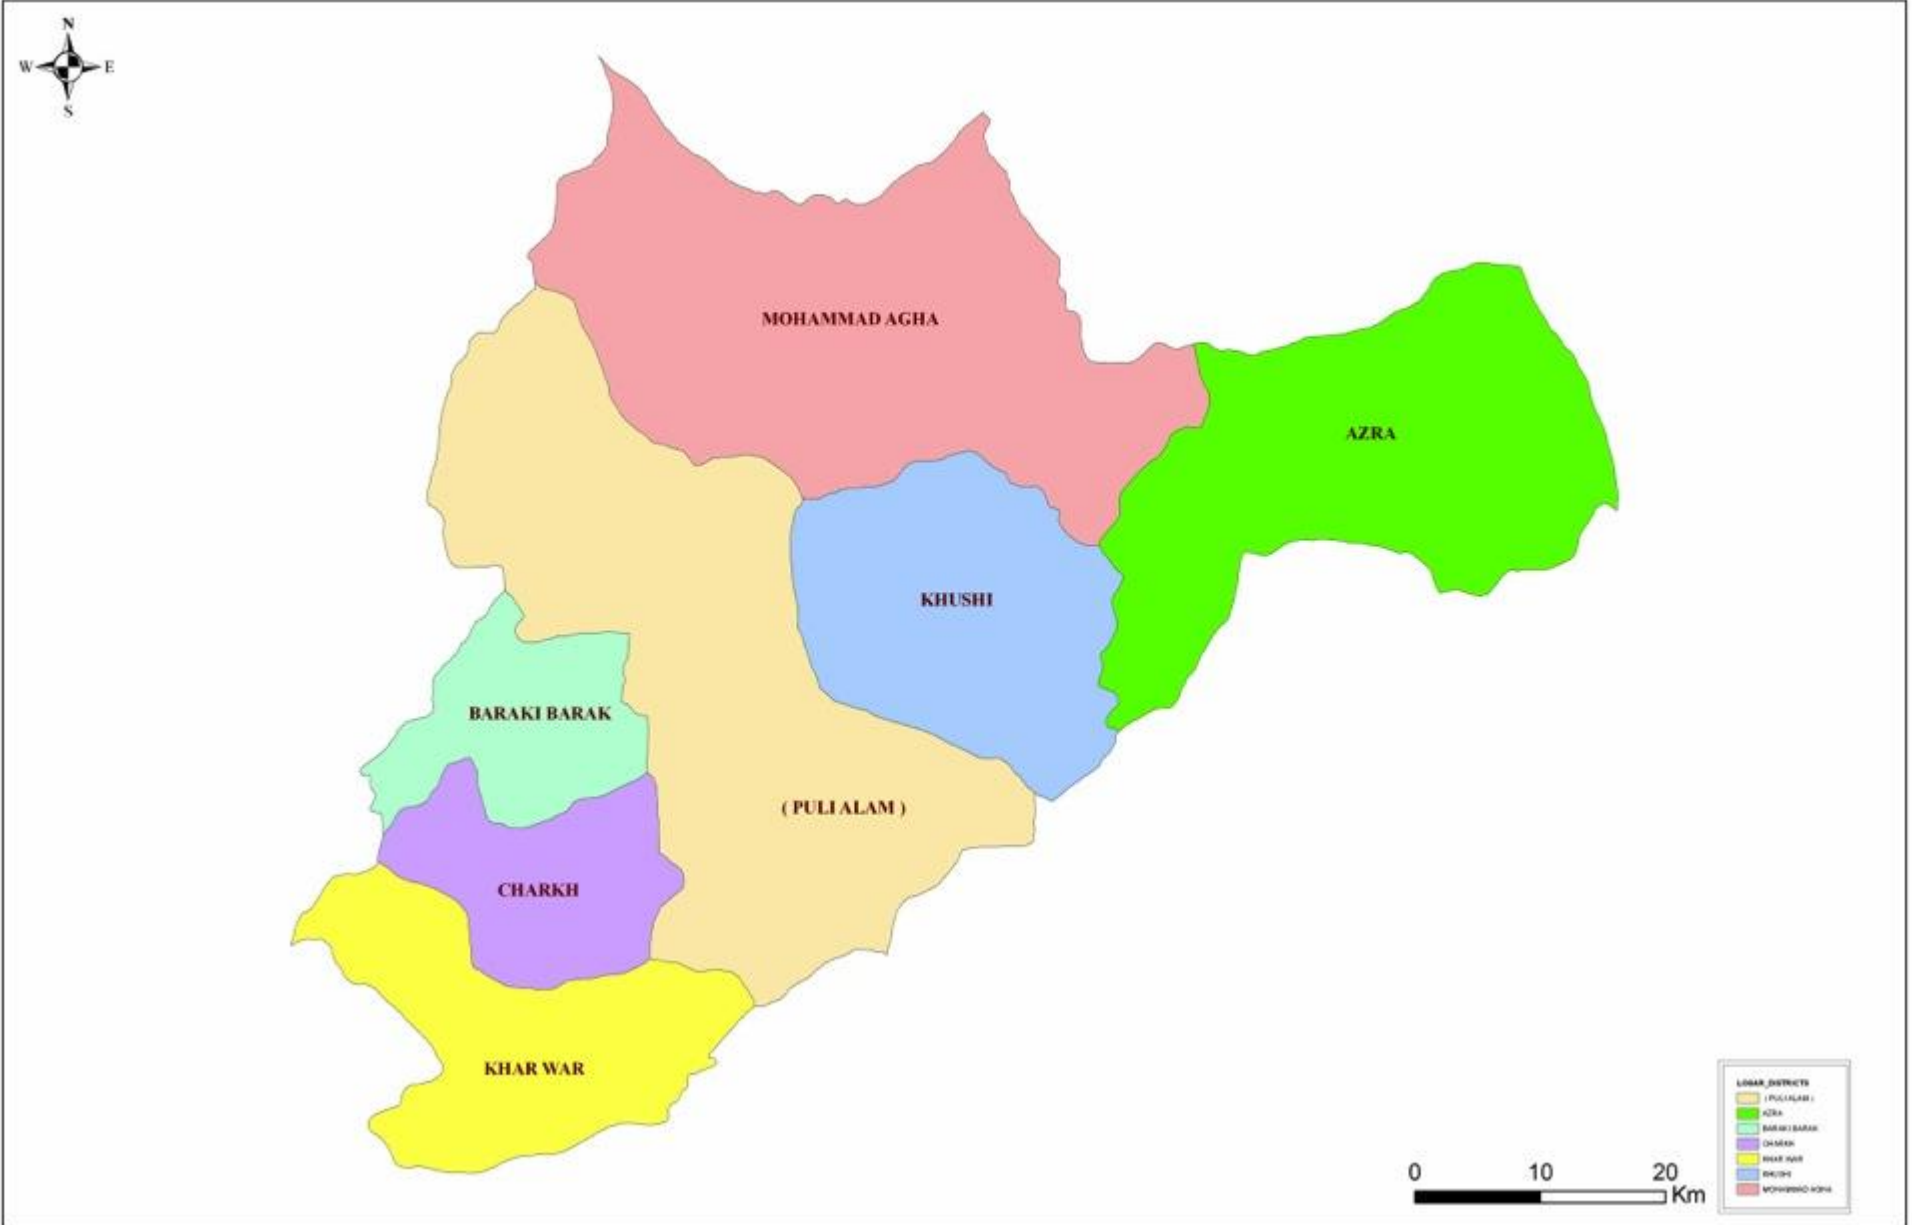

LOGAR PROVINCE DISTRICTS MAP