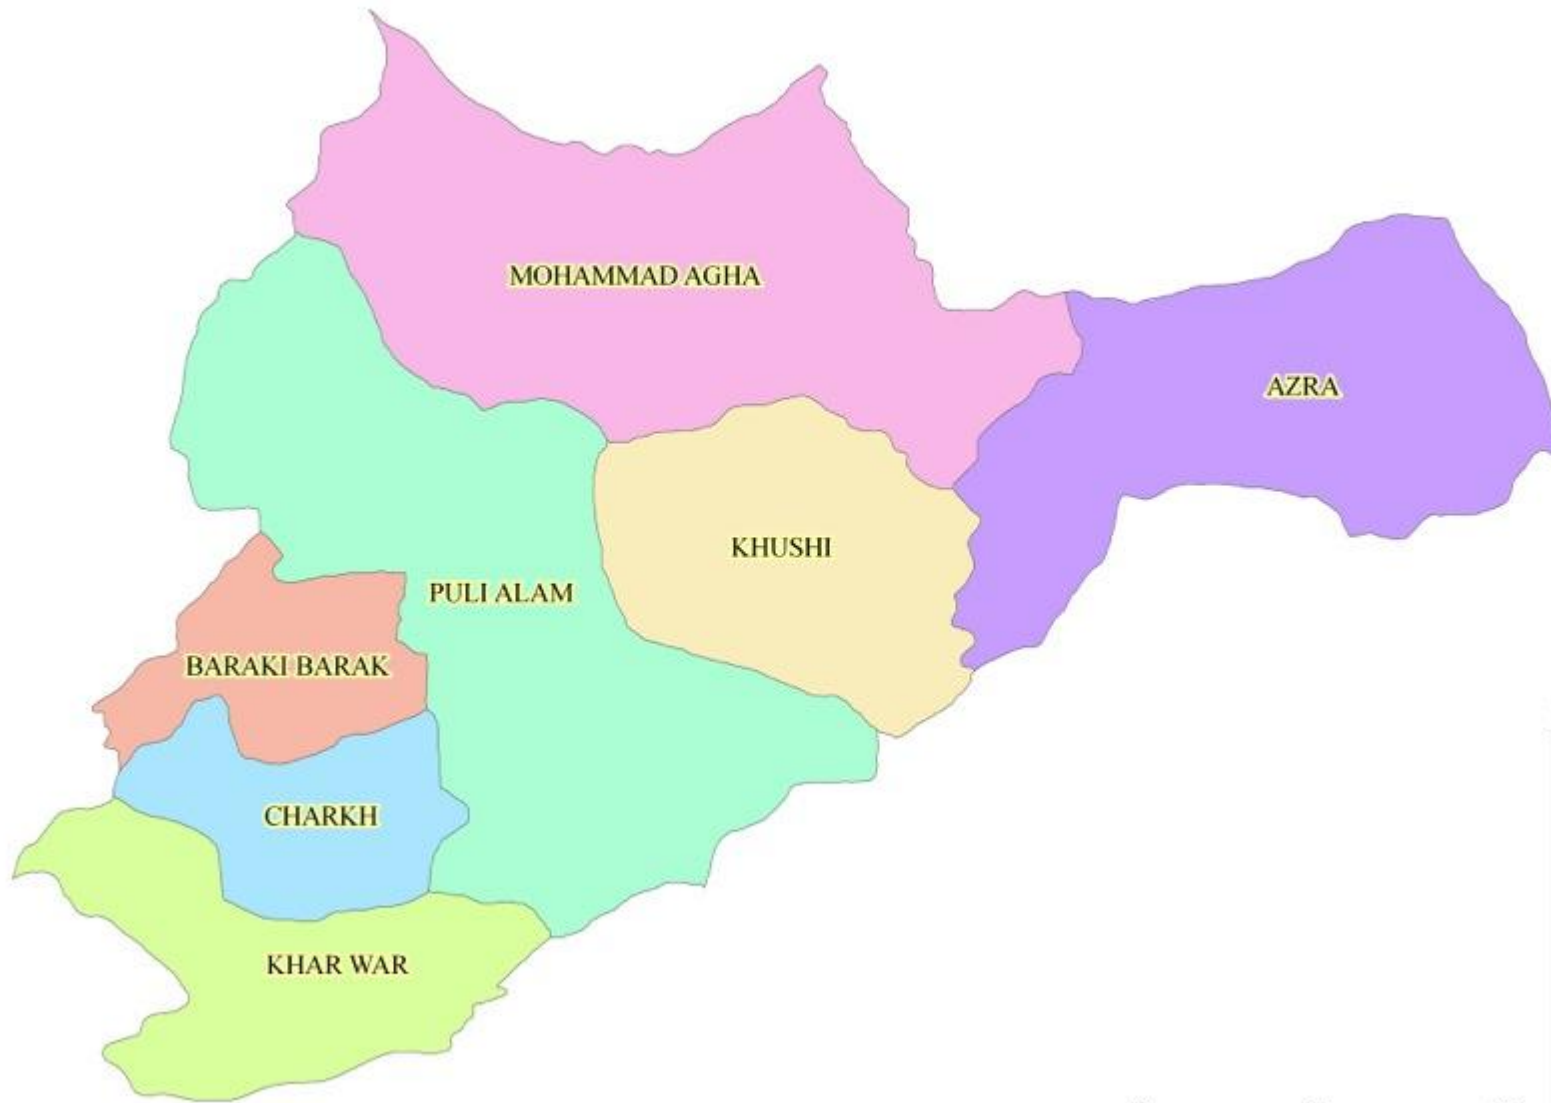

Logar Province Crop Production (Wheat)