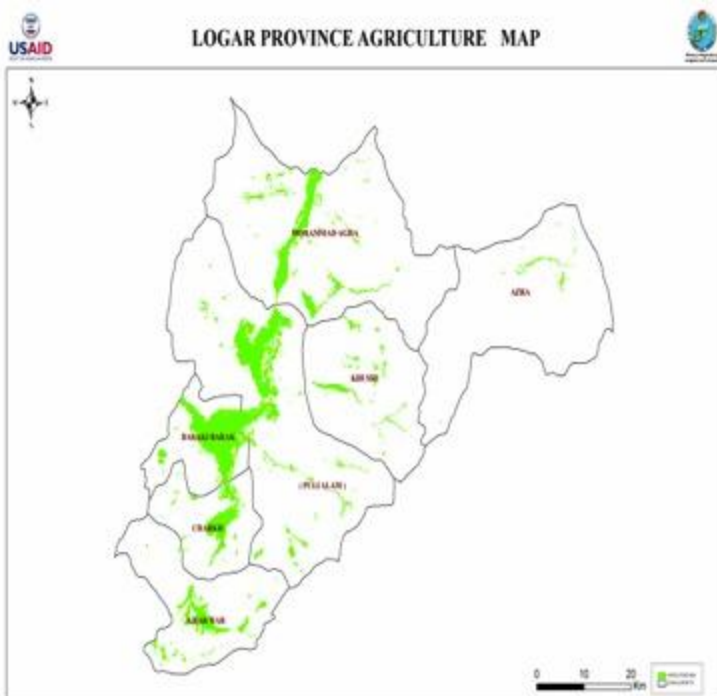

Agriculture

Profile and Data

In Logar Province

Logar Brief

Logar province is located in the central zone of Afghanistan. It belongs to the Kabul River basin and is located between 33.60-34.37 degrees latitude and 68.71-69.88 degrees longitude. Kabul and Nangarhar are located to the north of the province, Paktia to the southeast, and Wardak and Ghazni to the west. Logar has a total of 655 villages and based on 2008 census data, there is an estimated population of 411,845 people, most of whom are former Kochi nomads. Logar consists of seven districts that encompass 4,410,278 square kilometer of which 32,693.01 are used for agricultural purposes. The province is best known for producing corn, yogurt and wool.

During 2008, Logar produced 31 different crops on 35,602 hectares of land (31 percent of total area). 60 percent of the cultivated land is located in 5 of the 7 districts, mostly in the western half of the province because of the fertile soil along the Wardak and Maidan Rivers.

Logar Farmers raise livestock in all districts to satisfy market demands in Kabul. The districts of Logar are:

- Barakibarak
- Charkh
- Khoshi
- Kharwar
- M. Agha
- Azroo
- Puli Alam

The total 2008 crop production surveyed in Logar province was 181,057 metric tons (MT), comprising vegetables (32.88 percent) animal fodder (30.59 percent), fruit (20.02 percent), grain (16.26 percent) and industrial crop (0.02 percent). The total market value of Logar’s 2008 of agricultural output was estimated at \$63,054,325 with no significant value added processing

Charkh district ranks highest in terms of agricultural output, growing 35 percent of all products in the province (see annex 2). Barakibarak district held the second position (28 percent) followed by Puli Alam (20 percent) of total crop production. While Charkh district produced high levels of fruits and vegetables in 2008, farmers in Puli Alam grew large volumes of grain in the province.