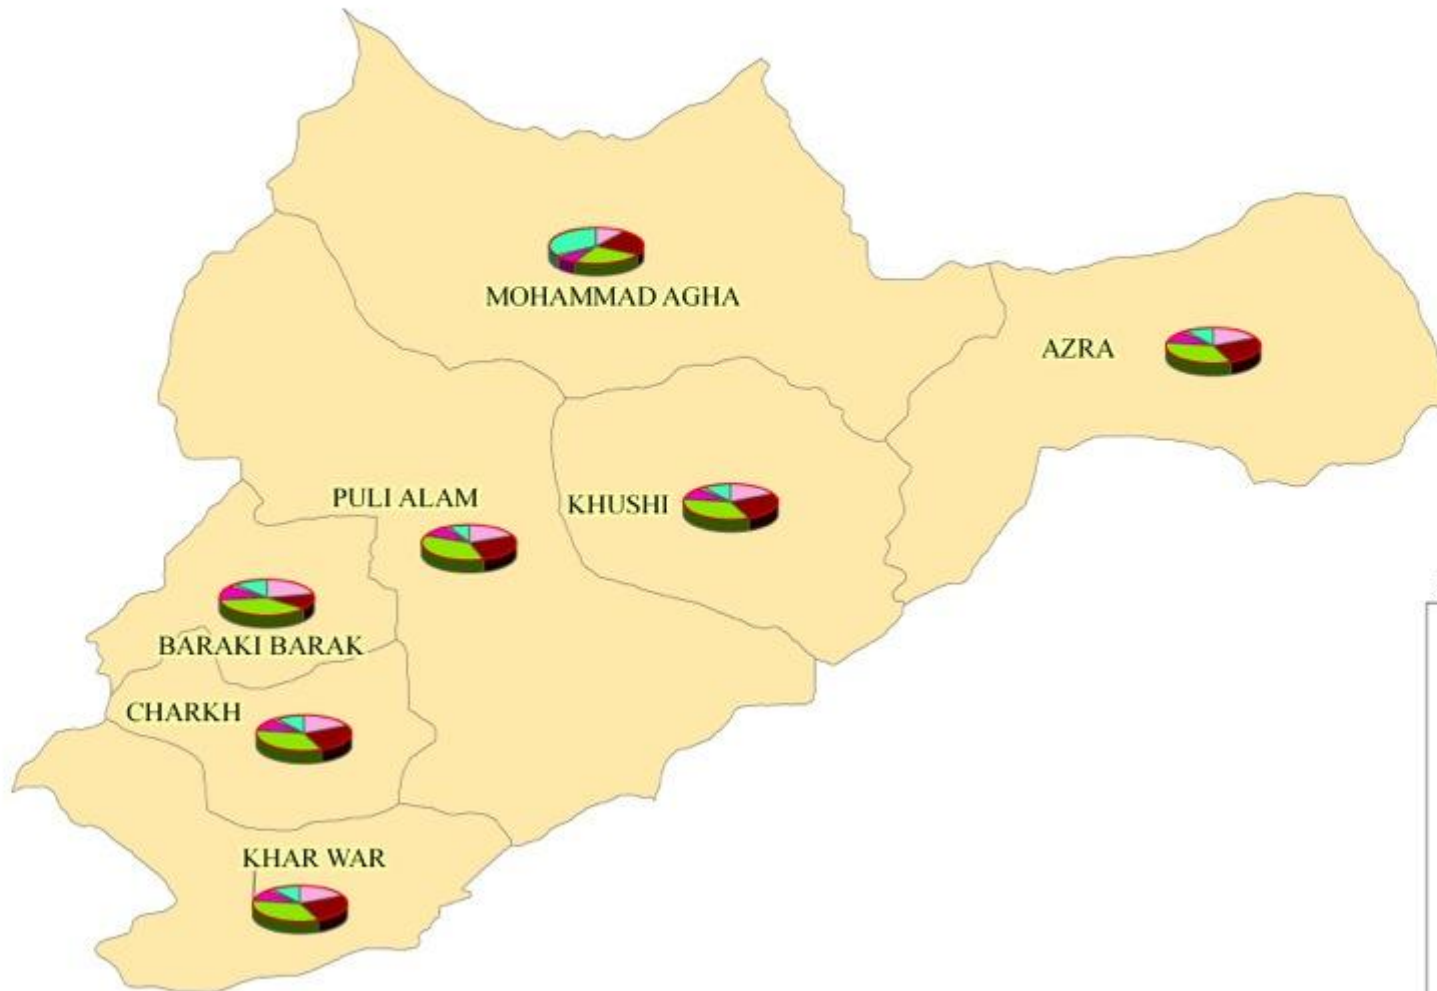

Logar Province Livestock (Graph)