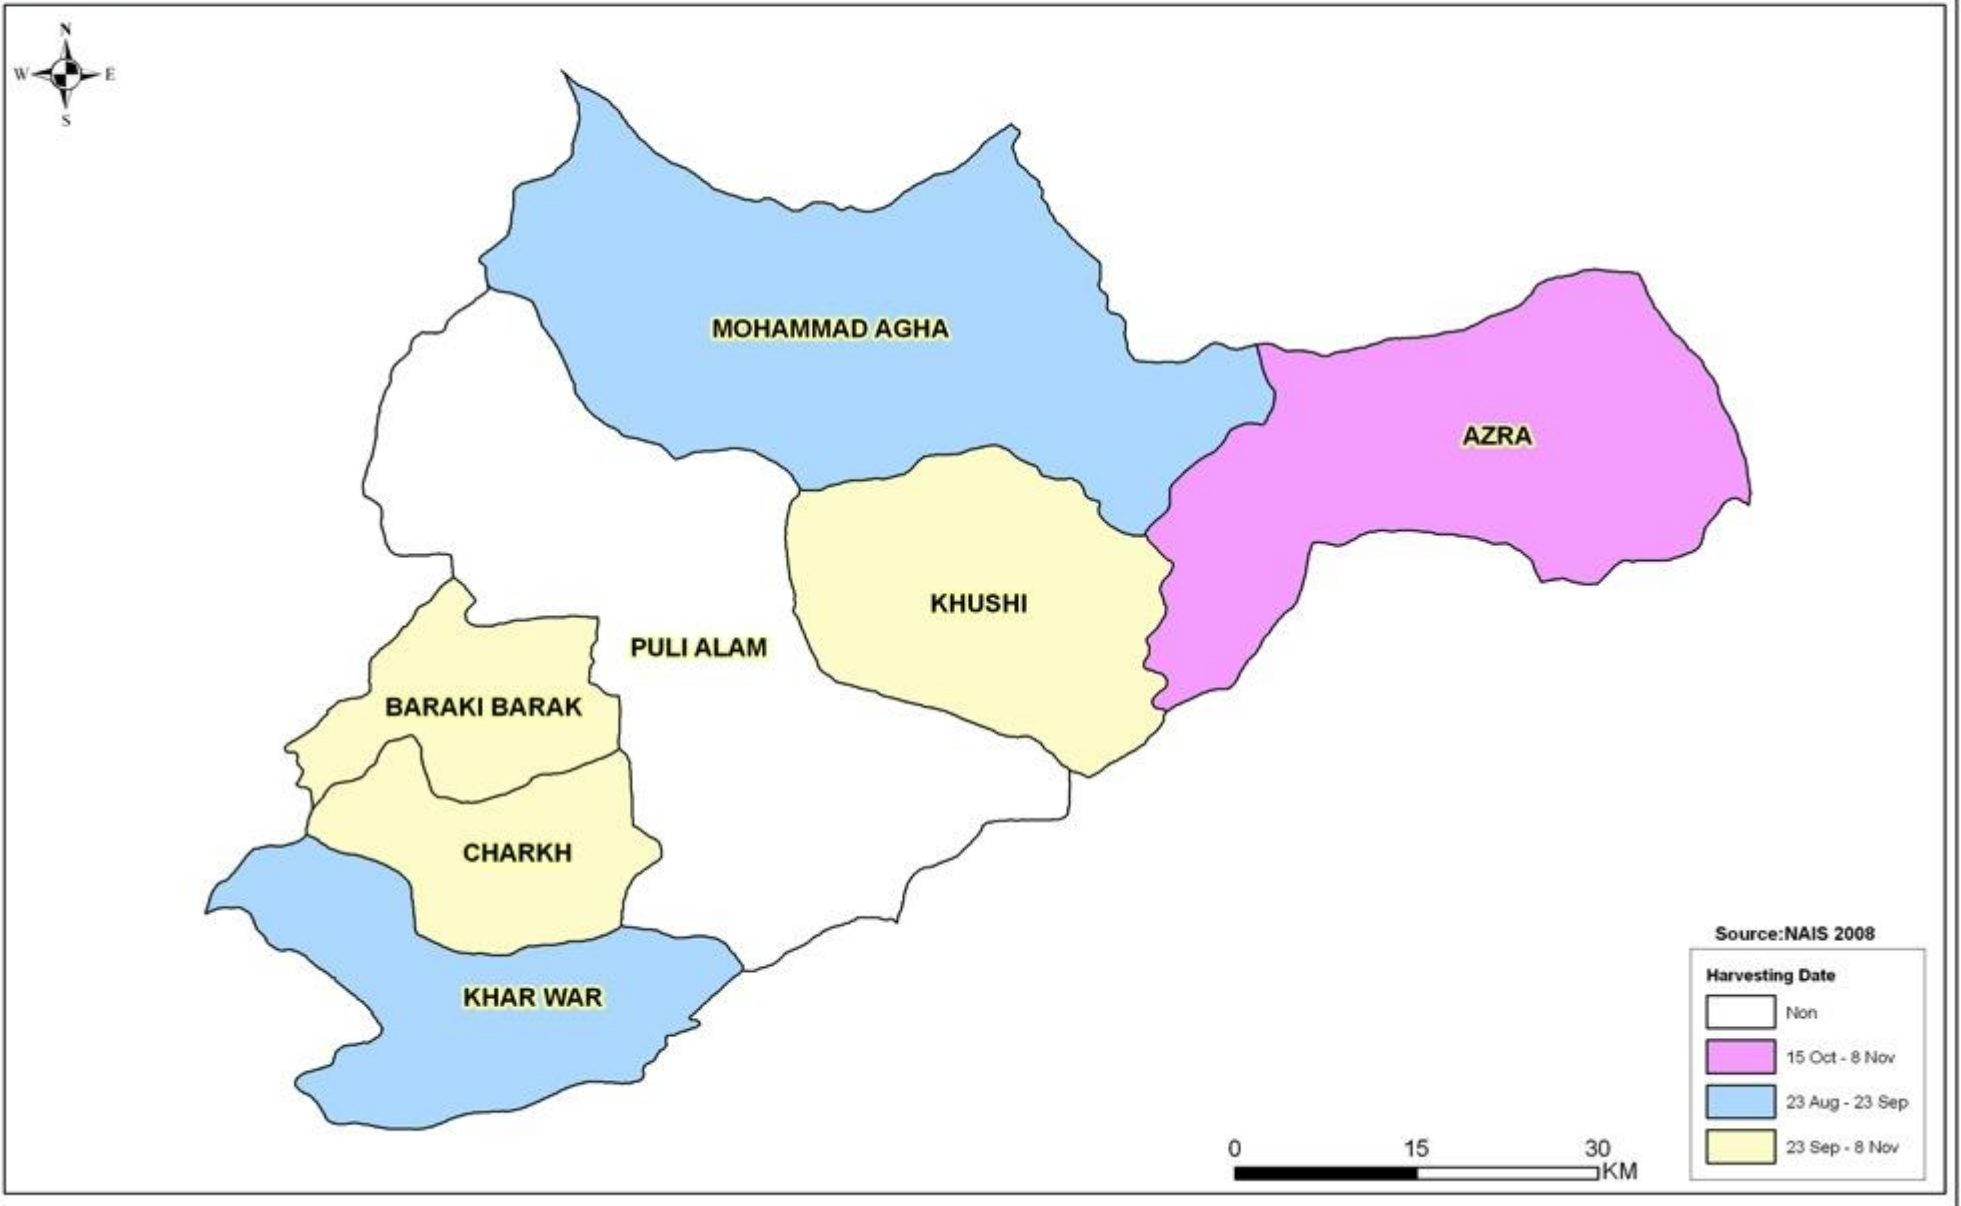

Logar Province Crop Calendar (Onion)