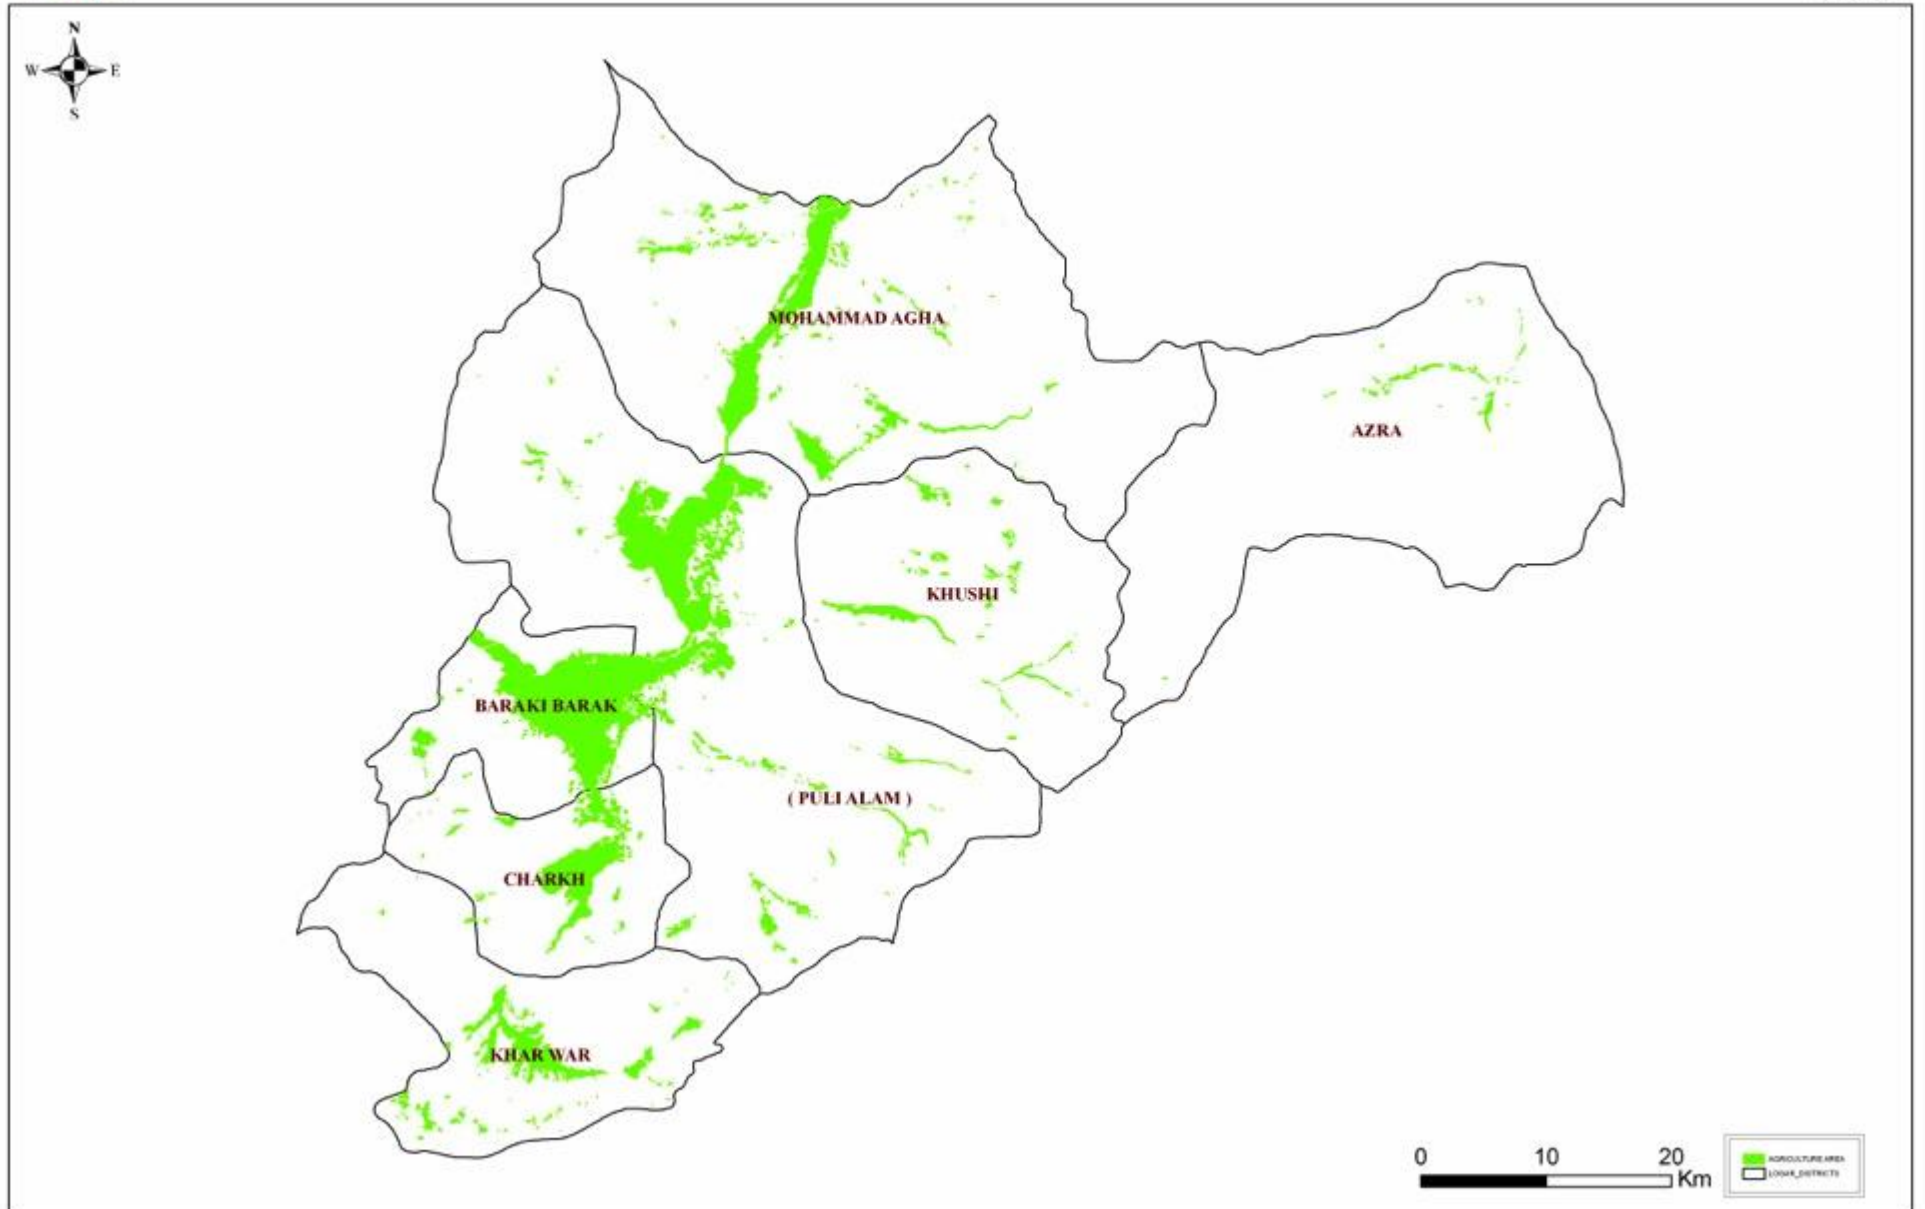

LOGAR PROVINCE AGRICULTURE MAP