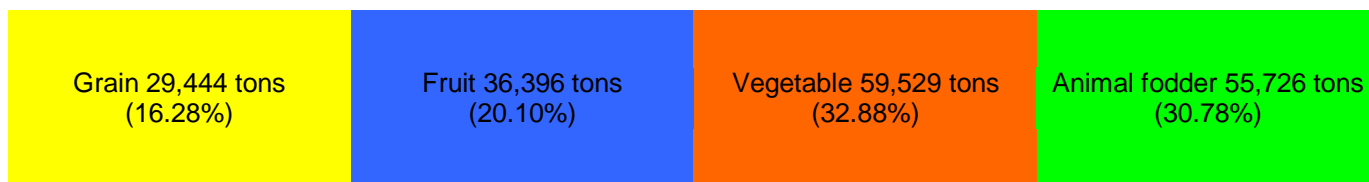

Agriculture

Profile and Data

In Logar Province

Logar Brief

Logar province is located in the central zone of Afghanistan. It belongs to the Kabul River basin and is located between 33.60-34.37 degrees latitude and 68.71-69.88 degrees longitude. Kabul and Nangarhar are located to the north of the province, Paktia to the southeast, and Wardak and Ghazni to the west. Logar has a total of 655 villages and based on 2008 census data, there is an estimated population of 411,845 people, most of whom are former Kochi nomads. Logar consists of seven districts that encompass 4,410,278 square kilometer of which 32,693.01 are used for agricultural purposes. The province is best known for producing corn, yogurt and wool.

During 2008, Logar produced 31 different crops on 35,602 hectares of land (31 percent of total area). 60 percent of the cultivated land is located in 5 of the 7 districts, mostly in the western half of the province because of the fertile soil along the Wardak and Maidan Rivers.

Logar Farmers raise livestock in all districts to satisfy market demands in Kabul. The districts of Logar are:

- Barakibarak
- Charkh
- Khoshi
- Kharwar
- M. Agha
- Azroo
- Puli Alam

The total 2008 crop production surveyed in Logar province was 181,057 metric tons (MT), comprising vegetables (32.88 percent) animal fodder (30.59 percent), fruit (20.02 percent), grain (16.26 percent) and industrial crop (0.02 percent). The total market value of Logar’s 2008 of agricultural output was estimated at \$63,054,325 with no significant value added processing