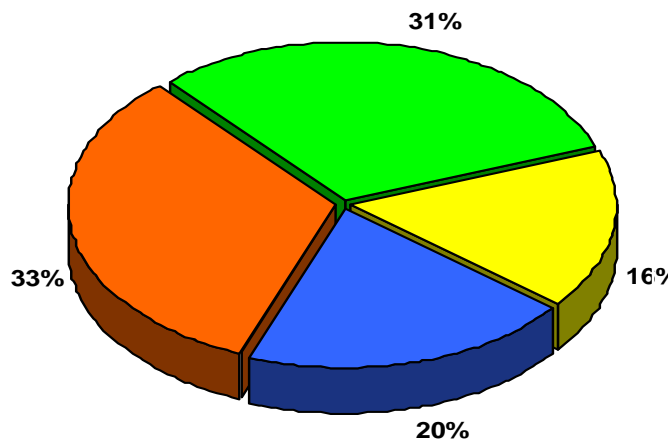

Agriculture

Profile and Data

In Logar Province

Logar Brief

Logar province is located in the central zone of Afghanistan. It belongs to the Kabul River basin and is located between 33.60-34.37 degrees latitude and 68.71-69.88 degrees longitude. Kabul and Nangarhar are located to the north of the province, Paktia to the southeast, and Wardak and Ghazni to the west. Logar has a total of 655 villages and based on 2008 census data, there is an estimated population of 411,845 people, most of whom are former Kochi nomads. Logar consists of seven districts that encompass 4,410,278 square kilometer of which 32,693.01 are used for agricultural purposes. The province is best known for producing corn, yogurt and wool.

During 2008, Logar produced 31 different crops on 35,602 hectares of land (31 percent of total area). 60 percent of the cultivated land is located in 5 of the 7 districts, mostly in the western half of the province because of the fertile soil along the Wardak and Maidan Rivers.

Logar Farmers raise livestock in all districts to satisfy market demands in Kabul. The districts of Logar are:

- Barakibarak
- Charkh
- Khoshi
- Kharwar
- M. Agha
- Azroo
- Puli Alam

The total 2008 crop production surveyed in Logar province was 181,057 metric tons (MT), comprising vegetables (32.88 percent) animal fodder (30.59 percent), fruit (20.02 percent), grain (16.26 percent) and industrial crop (0.02 percent). The total market value of Logar’s 2008 of agricultural output was estimated at \$63,054,325 with no significant value added processing

Charkh district ranks highest in terms of agricultural output, growing 35 percent of all products in the province (see annex 2). Barakibarak district held the second position (28 percent) followed by Puli Alam (20 percent) of total crop production. While Charkh district produced high levels of fruits and vegetables in 2008, farmers in Puli Alam grew large volumes of grain in the province.