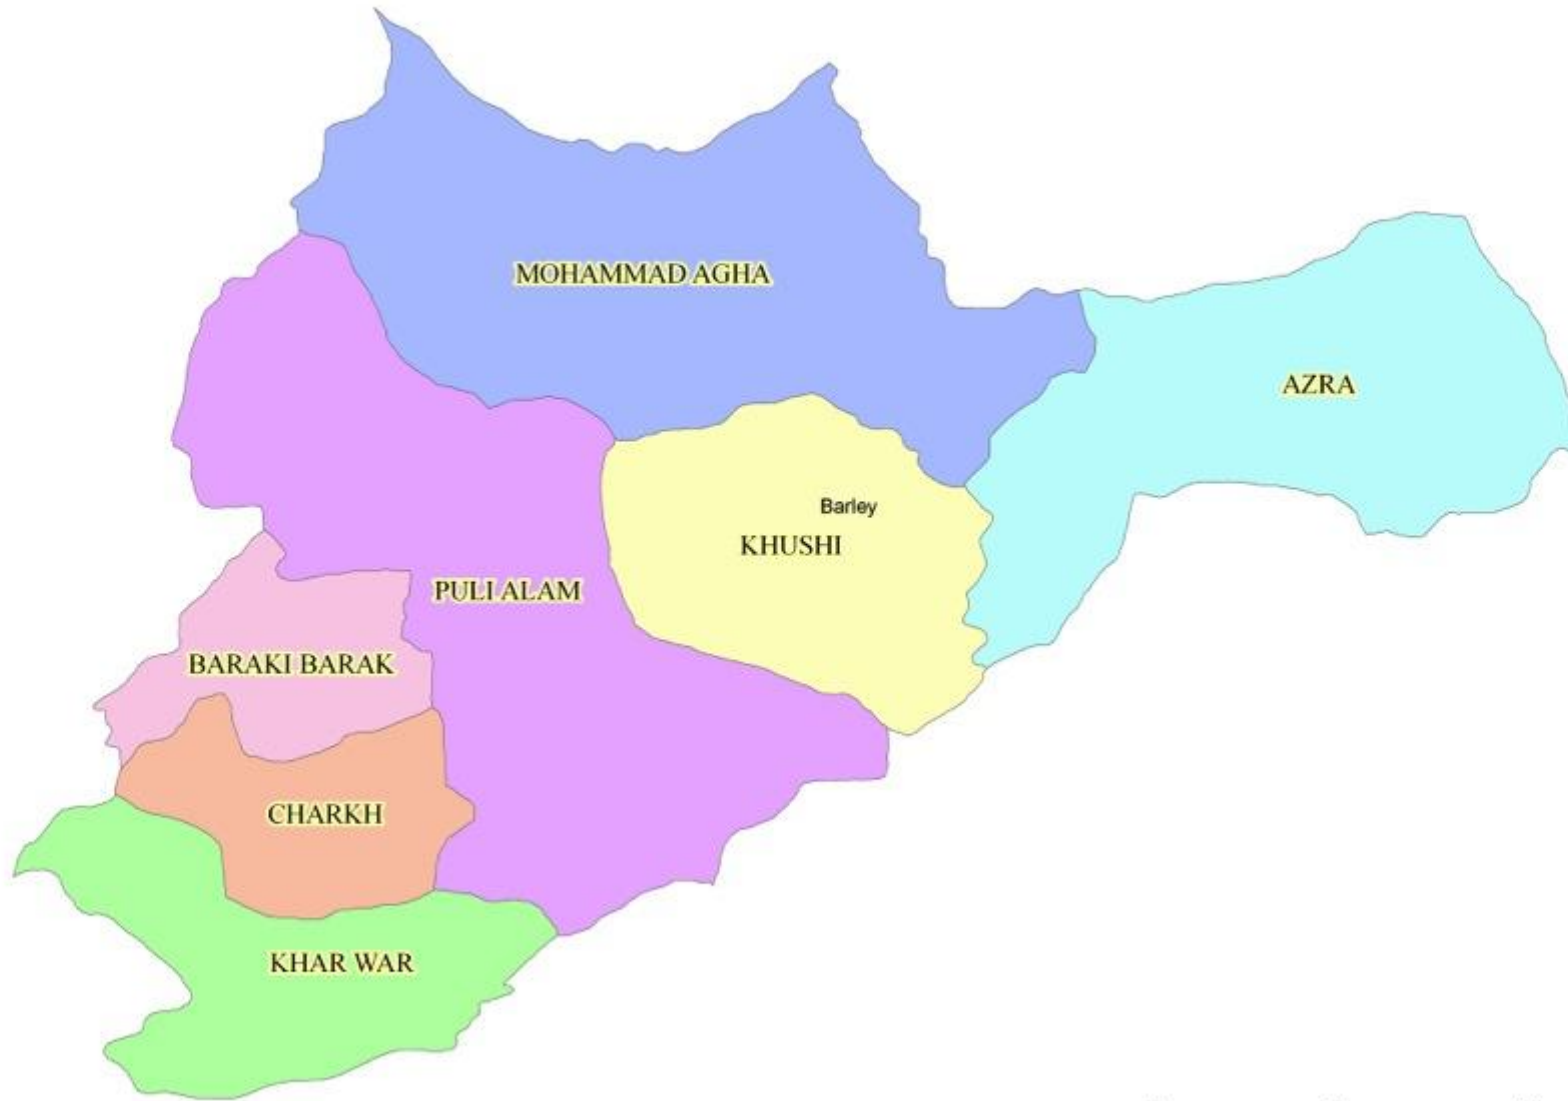

Logar Province Crop Production (Alfalfa)