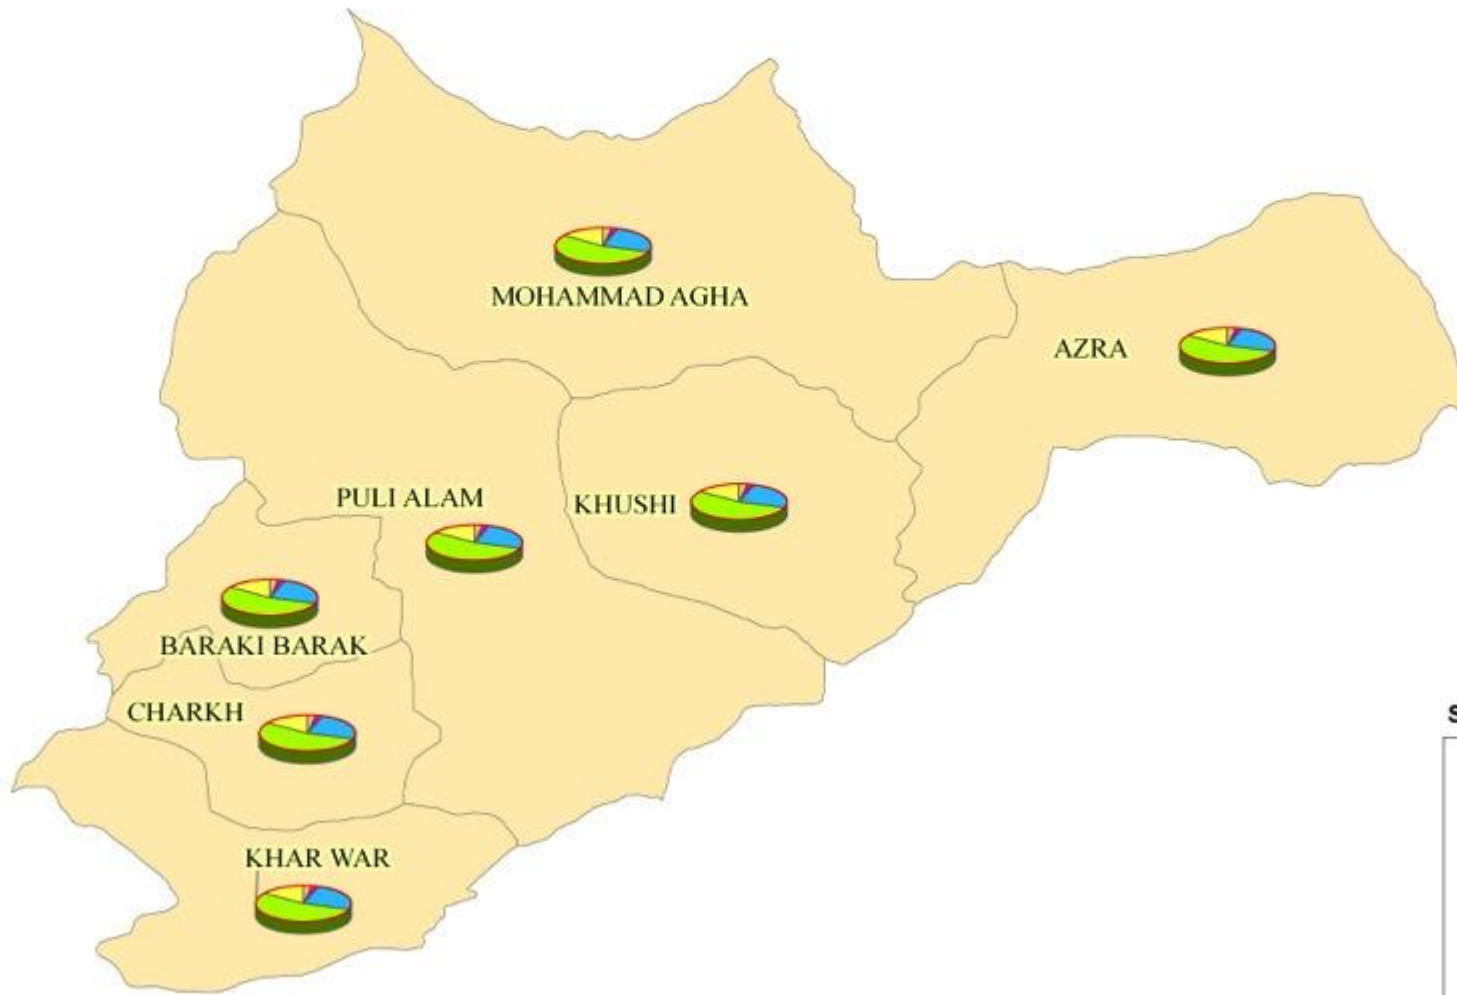

Logar Farmers raise livestock in all districts to satisfy market demands in Kabul. The districts of Logar are:

- Barakibarak
- Charkh
- Khoshi
- Kharwar
- M. Agha
- Azroo
- Puli Alam

The total 2008 crop production surveyed in Logar province was 181,057 metric tons (MT), comprising vegetables (32.88 percent) animal fodder (30.59 percent), fruit (20.02 percent), grain (16.26 percent) and industrial crop (0.02 percent). The total market value of Logar’s 2008 of agricultural output was estimated at \$63,054,325 with no significant value added processing

Charkh district ranks highest in terms of agricultural output, growing 35 percent of all products in the province (see annex 2). Barakibarak district held the second position (28 percent) followed by Puli Alam (20 percent) of total crop production. While Charkh district produced high levels of fruits and vegetables in 2008, farmers in Puli Alam grew large volumes of grain in the province.

Grains

Logar's 2008 annual grain production surveyed was approximately 29,444 MT with a representing market value of \$21,285,806. Of this total almost three fourths (72.4 percent) consisted of wheat, which was valued at \$13.7 million. The remaining 27.6 percent comprised other grain crops worth \$7.5 million.

Logar Province Crop Calendar (Onion)

Logar Province Livestock (Graph)

Source: NAIS 2008

Logar Province Livestock (Sheep)

Logar Province Livestock (Graph)

Source: NAIS 2008

0 15 30 KM